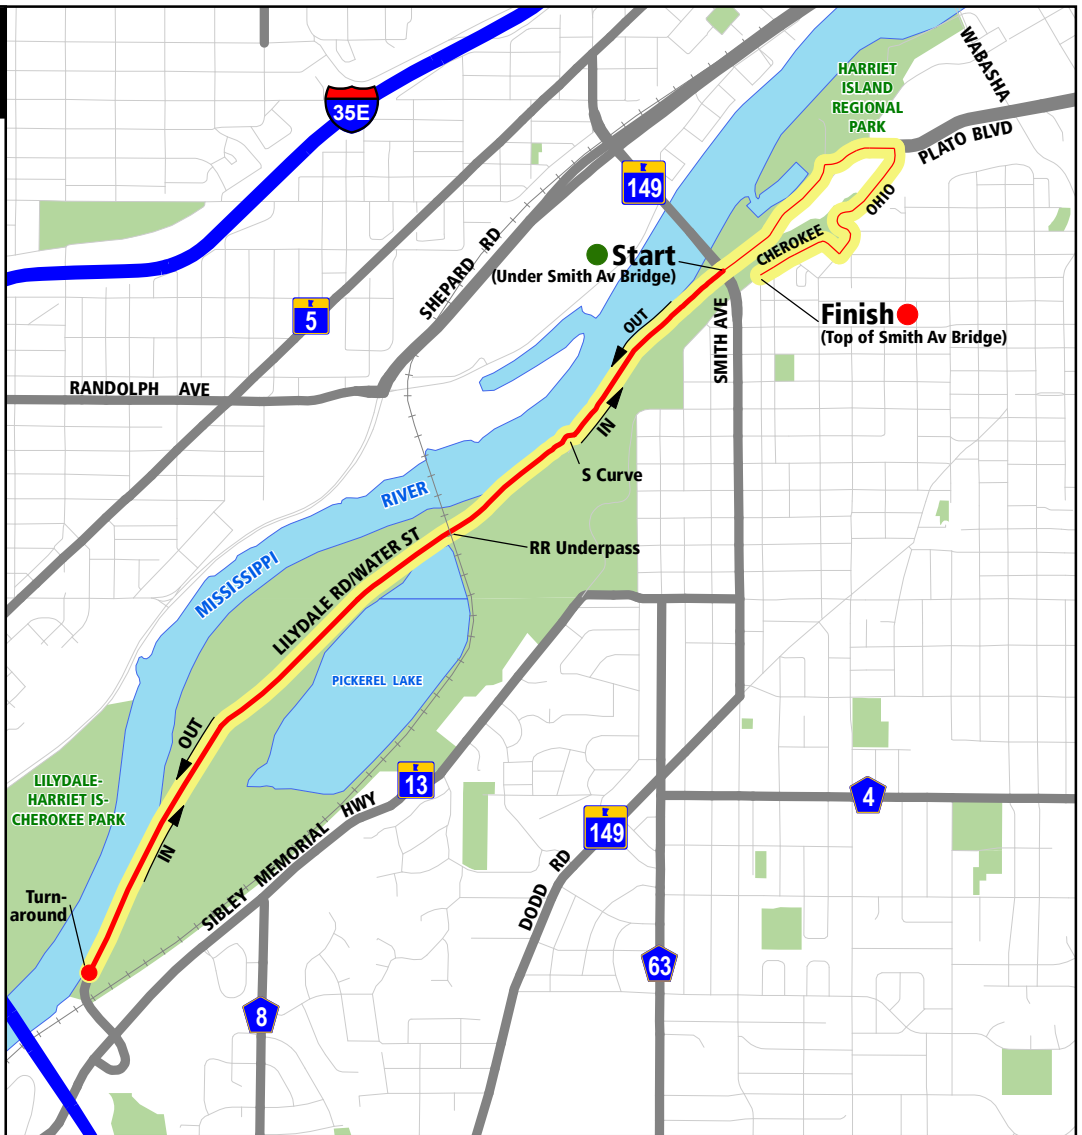

SAINT PAUL RIVERFRONT

-  Course
-  Start/Finish

Map Provided By:

Course Elevation Profile