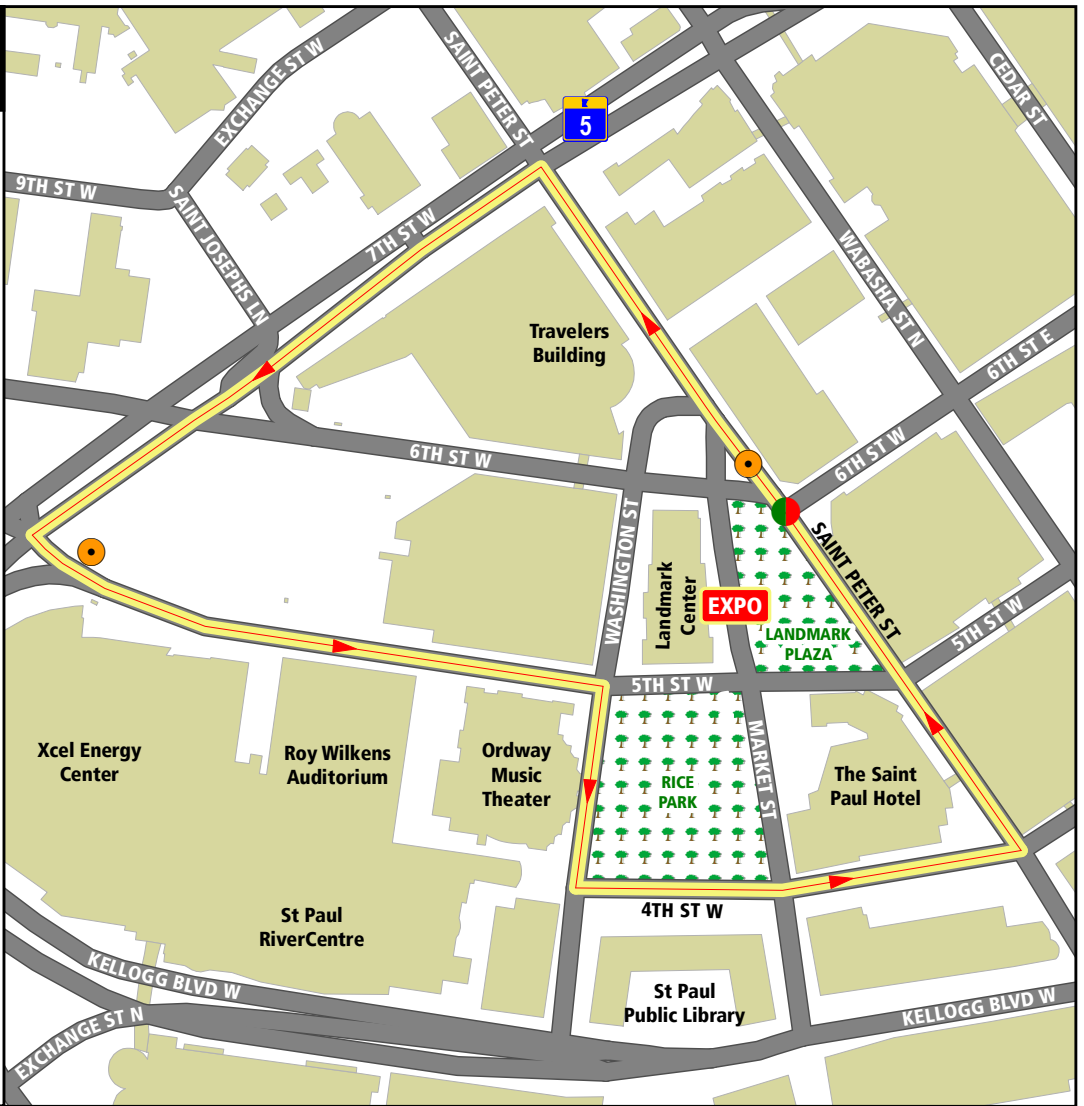

# SAINT PAUL DOWNTOWN

-  Course & Direction
-  Start/Finish
-  Great River Energy Bike Corral

Map Provided By:

## Course Elevation Profile